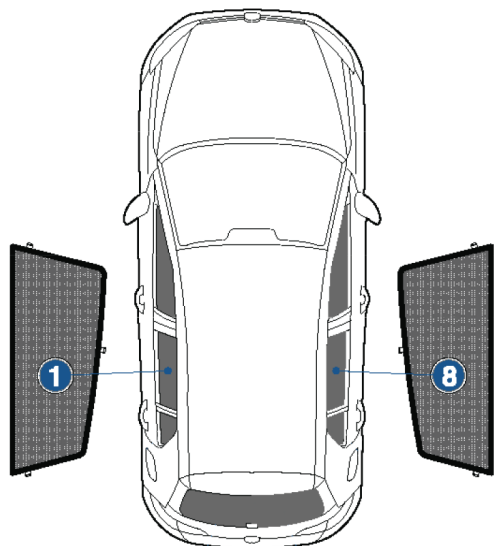

Installation Manual

VW GOLF MK7 EST
VW-GOLF-E-G-18

COMPONENTS INCLUDED

SHADES

1+8

FIXING CLIPS

CL-M05 x 6

CL-T01 x 1

CAR[®]
SHADES

Side Shade Installation

VW GOLF MK7 EST
VW-GOLF-E-G-18

COMPONENTS NEEDED:

1+8

CL-M05 x 6

STEP #1

INSERT CLIPS INSIDE WEATHERSTRIP